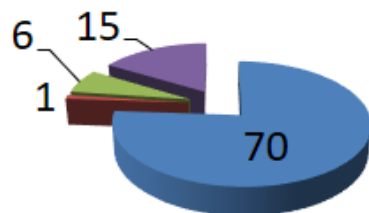

HIGHLIGHTS

ABOUT THE DEPARTMENT

Established: 1989 with
B Tech program
M Tech (2003)
Ph. D (2019)

Faculty: 15
International
Recognition

Programmes: UG, PG
and Ph.D. programmes
are offered by the
Department

Alumni: More than
1500

Strength: More than 80
students including
M Tech & Ph.D.
scholars.

Research Outcomes:
3000+ Citations
100+ Cumulative
Impact Factor
50 + SCI Publications
5+ Patents (Filed)
2 Research Projects
(Filed).
International Visits

Facilities: ICT-enabled
teaching classrooms,
labs with high speed
internet facility

■ B.Tech.
■ M.Tech.
■ Ph.D.
■ Teacher

S/T=5.01

1.	Prof. Balwinder Singh Sidhu-----	Director CDC
2.	Prof. Rajesh Gupta-----	Co-Ordinator
3.	Prof. Harish Garg-----	Prof In-charge P&A
4.	Er. JS Tiwana-----	In-charge Transport
5.	Er. Vivek-----	In-charge NCC
6.	Dr. Kamaljit Singh Boparai-----	Warden H No 05
7.	Dr. Anil Jindal	SVEEP Coordinator
8.	Dr. Satpal Singh-----	In-charge Cultural Events MRSPTU